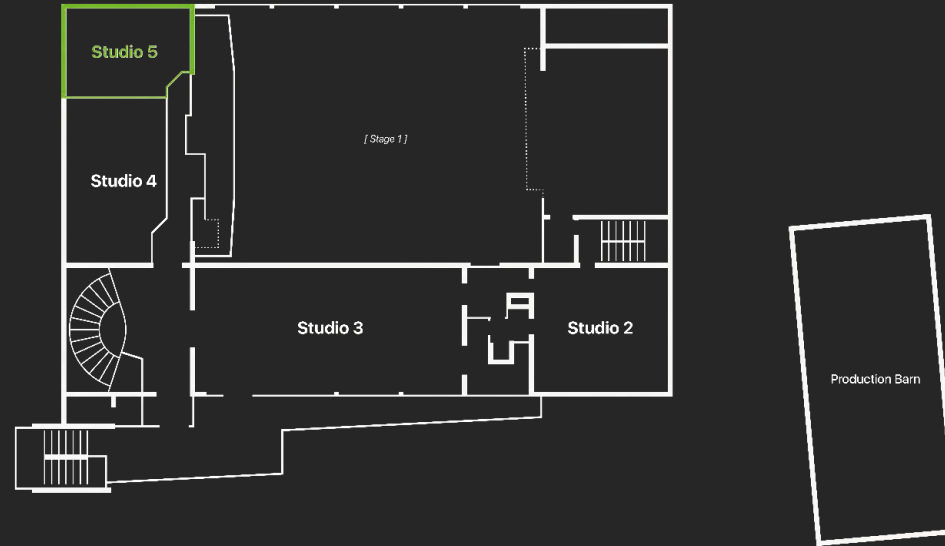

Studio 5

1st FLOOR

50 m² (538 sq ft)

9 m x 5,6 m (29.5 x 18,3 ft)

Hight 3,20 m (10.5 ft)

Specifications

- Fully equipped conference room
- 75' TV screen, fully accessible
- High-speed Internet: LAN and wireless LAN
- wooden wall backdrop
- Elevator access